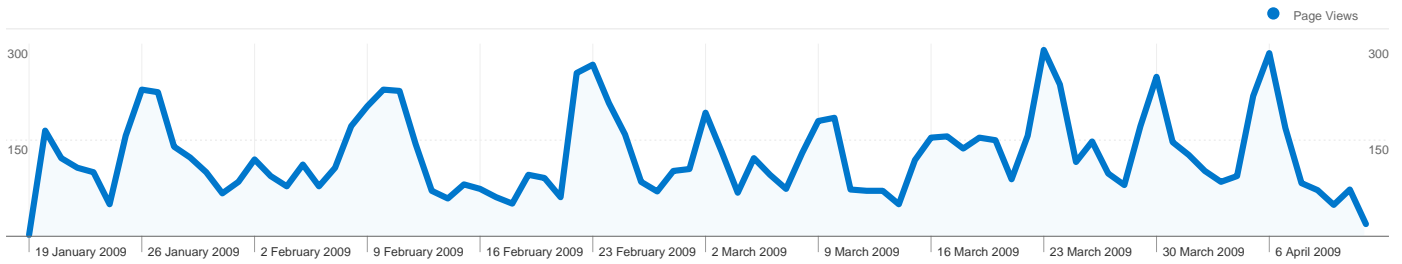

Pages on this site were viewed a total of 10,610 times

10,610 Page Views

8,766 Unique Views

18.64% Bounce Rate

Top Content

Pages	Page Views	% Page Views
/	3,040	28.65%
/pages/road_running.html	1,488	14.02%
/pages/club_news.html	1,482	13.97%
/pages/x_country.html	985	9.28%
/pages/track_field.html	521	4.91%