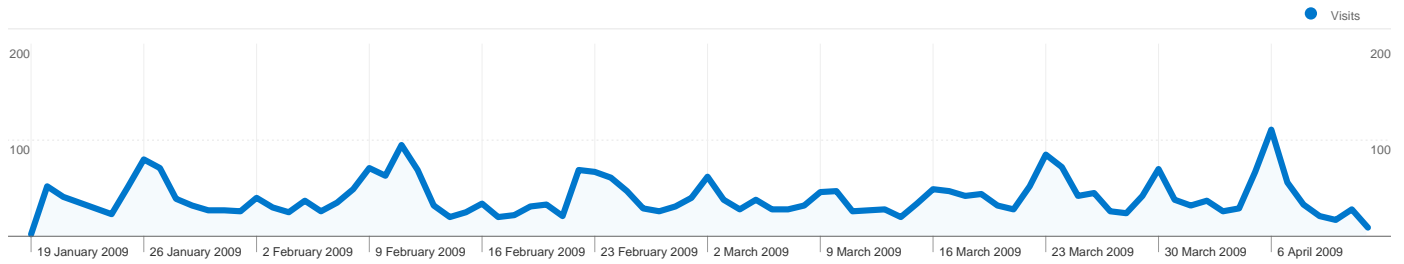

Site Usage

3,369 Visits

18.64% Bounce Rate

10,610 Page Views

00:02:51 Avg. Time on Site

3.15 Pages/Visit

29.59% % New Visits

Visitors Overview

1,009 people visited this site

 **3,369** Visits

 **1,009** Absolute Unique Visitors

 **10,610** Page Views

 **3.15** Average Page Views

 **00:02:51** Time on Site

 **18.64%** Bounce Rate

 **29.59%** New Visits

All traffic sources sent a total of 3,369 visits

-  45.41% Direct Traffic
-  42.53% Referring Sites
-  12.05% Search Engines

- Direct Traffic
1,530.00 (45.41%)
- Referring Sites
1,433.00 (42.53%)
- Search Engines
406.00 (12.05%)

Site Usage

Visits	Pages/Visit	Avg. Time on Site	% New Visits	Bounce Rate	
3,369 % of Site Total: 100.00%	3.15 Site Avg: 3.15 (0.00%)	00:02:51 Site Avg: 00:02:51 (0.00%)	29.65% Site Avg: 29.59% (0.20%)	18.64% Site Avg: 18.64% (0.00%)	
Country/Territory	Visits	Pages/Visit	Avg. Time on Site	% New Visits	Bounce Rate
Jersey	2,575	3.12	00:02:50	24.74%	16.85%
United Kingdom	466	3.63	00:03:40	48.50%	19.10%
Guernsey	94	2.39	00:01:35	36.17%	34.04%
Ireland	85	2.64	00:01:41	11.76%	11.76%
United States	34	1.41	00:00:17	67.65%	85.29%
France	33	3.36	00:03:03	18.18%	0.00%
Canada	17	5.35	00:02:27	64.71%	17.65%
New Zealand	8	3.50	00:03:31	50.00%	25.00%
Germany	7	4.71	00:03:32	85.71%	14.29%
Ivory Coast	5	1.00	00:00:00	100.00%	100.00%