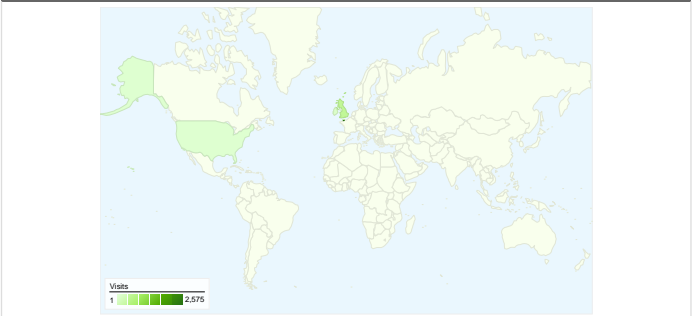

Site Usage

3,369 Visits

18.64% Bounce Rate

10,610 Page Views

00:02:51 Avg. Time on Site

3.15 Pages/Visit

29.59% % New Visits

Visitors Overview

Visitors
1,009

Map Overlay world

Traffic Sources Overview

- **Direct Traffic**
1,530.00 (45.41%)
- **Referring Sites**
1,433.00 (42.53%)
- **Search Engines**
406.00 (12.05%)

Content Overview

Pages	Page Views	% Page Views
/	3,040	28.65%
/pages/road_running.html	1,488	14.02%
/pages/club_news.html	1,482	13.97%
/pages/x_country.html	985	9.28%
/pages/track_field.html	521	4.91%

All traffic sources sent a total of 3,369 visits

-  45.41% Direct Traffic
-  42.53% Referring Sites
-  12.05% Search Engines

- Direct Traffic
1,530.00 (45.41%)
- Referring Sites
1,433.00 (42.53%)
- Search Engines
406.00 (12.05%)

Site Usage

Visits	Pages/Visit	Avg. Time on Site	% New Visits	Bounce Rate	
3,369 % of Site Total: 100.00%	3.15 Site Avg: 3.15 (0.00%)	00:02:51 Site Avg: 00:02:51 (0.00%)	29.65% Site Avg: 29.59% (0.20%)	18.64% Site Avg: 18.64% (0.00%)	
Country/Territory	Visits	Pages/Visit	Avg. Time on Site	% New Visits	Bounce Rate
Jersey	2,575	3.12	00:02:50	24.74%	16.85%
United Kingdom	466	3.63	00:03:40	48.50%	19.10%
Guernsey	94	2.39	00:01:35	36.17%	34.04%
Ireland	85	2.64	00:01:41	11.76%	11.76%
United States	34	1.41	00:00:17	67.65%	85.29%
France	33	3.36	00:03:03	18.18%	0.00%
Canada	17	5.35	00:02:27	64.71%	17.65%
New Zealand	8	3.50	00:03:31	50.00%	25.00%
Germany	7	4.71	00:03:32	85.71%	14.29%
Ivory Coast	5	1.00	00:00:00	100.00%	100.00%