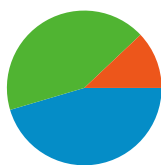

- **Direct Traffic**
  1,530.00 (45.41%)
- **Referring Sites**
  1,433.00 (42.53%)
- **Search Engines**
  406.00 (12.05%)

Content Overview

Pages	Page Views	% Page Views
/	3,040	28.65%
/pages/road_running.html	1,488	14.02%
/pages/club_news.html	1,482	13.97%
/pages/x_country.html	985	9.28%
/pages/track_field.html	521	4.91%