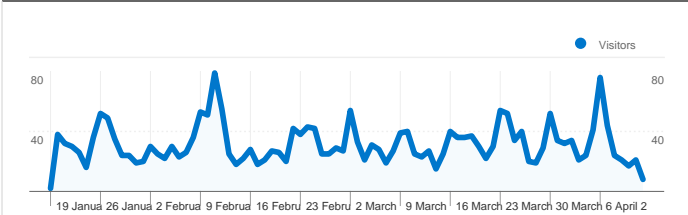

Site Usage

3,369 Visits

18.64% Bounce Rate

10,610 Page Views

00:02:51 Avg. Time on Site

3.15 Pages/Visit

29.59% % New Visits

Visitors Overview

1,009 people visited this site

 **3,369** Visits

 **1,009** Absolute Unique Visitors

 **10,610** Page Views

 **3.15** Average Page Views

 **00:02:51** Time on Site

 **18.64%** Bounce Rate

 **29.59%** New Visits

Site Usage

Visits	Pages/Visit	Avg. Time on Site	% New Visits	Bounce Rate	
3,369 % of Site Total: 100.00%	3.15 Site Avg: 3.15 (0.00%)	00:02:51 Site Avg: 00:02:51 (0.00%)	29.65% Site Avg: 29.59% (0.20%)	18.64% Site Avg: 18.64% (0.00%)	
Country/Territory	Visits	Pages/Visit	Avg. Time on Site	% New Visits	Bounce Rate
Jersey	2,575	3.12	00:02:50	24.74%	16.85%
United Kingdom	466	3.63	00:03:40	48.50%	19.10%
Guernsey	94	2.39	00:01:35	36.17%	34.04%
Ireland	85	2.64	00:01:41	11.76%	11.76%
United States	34	1.41	00:00:17	67.65%	85.29%
France	33	3.36	00:03:03	18.18%	0.00%
Canada	17	5.35	00:02:27	64.71%	17.65%
New Zealand	8	3.50	00:03:31	50.00%	25.00%
Germany	7	4.71	00:03:32	85.71%	14.29%
Ivory Coast	5	1.00	00:00:00	100.00%	100.00%

1 - 10 of 29

Pages on this site were viewed a total of 10,610 times

 **10,610** Page Views

 **8,766** Unique Views

 **18.64%** Bounce Rate

Top Content

Pages	Page Views	% Page Views
/	3,040	28.65%
/pages/road_running.html	1,488	14.02%
/pages/club_news.html	1,482	13.97%
/pages/x_country.html	985	9.28%
/pages/track_field.html	521	4.91%