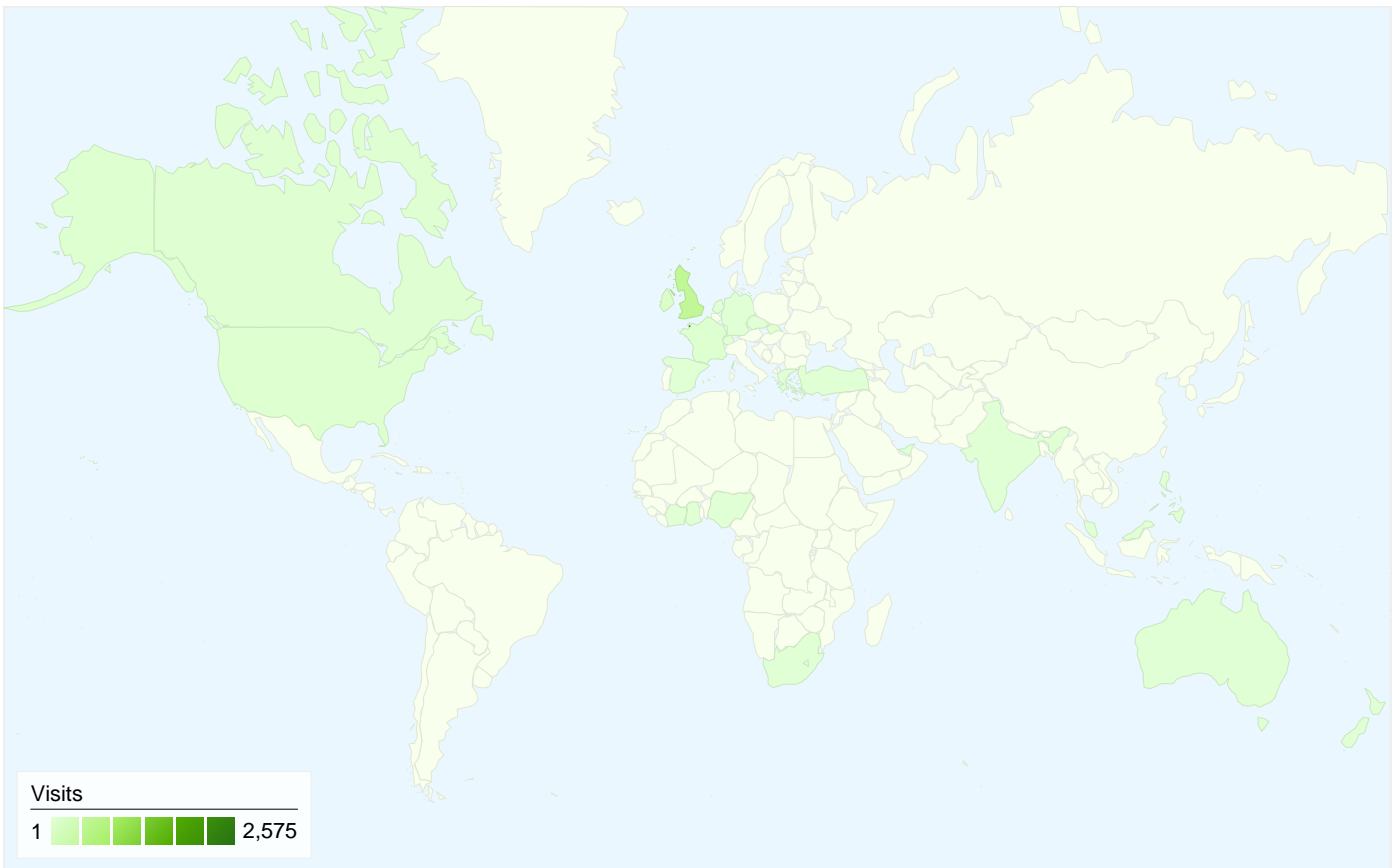

3,369 visits came from 29 countries/territories

Site Usage

Visits	Pages/Visit	Avg. Time on Site	% New Visits	Bounce Rate	
3,369 % of Site Total: 100.00%	3.15 Site Avg: 3.15 (0.00%)	00:02:51 Site Avg: 00:02:51 (0.00%)	29.65% Site Avg: 29.59% (0.20%)	18.64% Site Avg: 18.64% (0.00%)	
Country/Territory	Visits	Pages/Visit	Avg. Time on Site	% New Visits	Bounce Rate
Jersey	2,575	3.12	00:02:50	24.74%	16.85%
United Kingdom	466	3.63	00:03:40	48.50%	19.10%
Guernsey	94	2.39	00:01:35	36.17%	34.04%
Ireland	85	2.64	00:01:41	11.76%	11.76%
United States	34	1.41	00:00:17	67.65%	85.29%
France	33	3.36	00:03:03	18.18%	0.00%
Canada	17	5.35	00:02:27	64.71%	17.65%
New Zealand	8	3.50	00:03:31	50.00%	25.00%
Germany	7	4.71	00:03:32	85.71%	14.29%
Ivory Coast	5	1.00	00:00:00	100.00%	100.00%

1 - 10 of 29