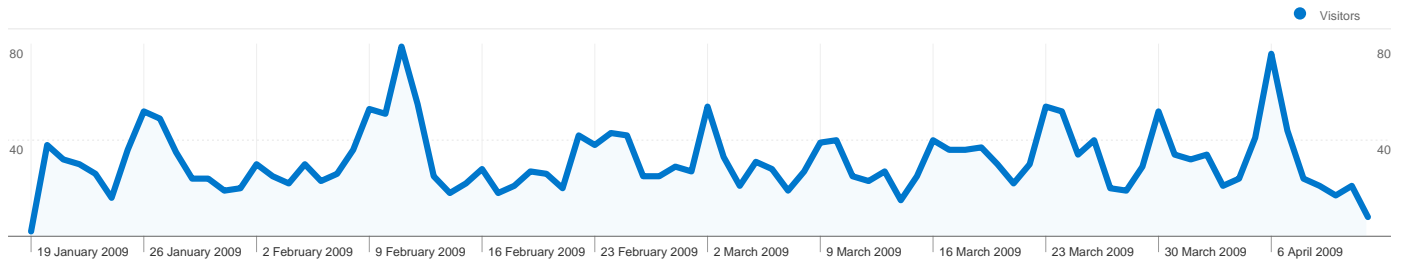

Site Usage

3,369 Visits

18.64% Bounce Rate

10,610 Page Views

00:02:51 Avg. Time on Site

3.15 Pages/Visit

29.59% % New Visits

Visitors Overview

1,009 people visited this site

 **3,369** Visits

 **1,009** Absolute Unique Visitors

 **10,610** Page Views

 **3.15** Average Page Views

 **00:02:51** Time on Site

 **18.64%** Bounce Rate

 **29.59%** New Visits

All traffic sources sent a total of 3,369 visits

-  45.41% Direct Traffic
-  42.53% Referring Sites
-  12.05% Search Engines

- Direct Traffic
1,530.00 (45.41%)
- Referring Sites
1,433.00 (42.53%)
- Search Engines
406.00 (12.05%)

Site Usage

Visits	Pages/Visit	Avg. Time on Site	% New Visits	Bounce Rate	
3,369 % of Site Total: 100.00%	3.15 Site Avg: 3.15 (0.00%)	00:02:51 Site Avg: 00:02:51 (0.00%)	29.65% Site Avg: 29.59% (0.20%)	18.64% Site Avg: 18.64% (0.00%)	
Country/Territory	Visits	Pages/Visit	Avg. Time on Site	% New Visits	Bounce Rate
Jersey	2,575	3.12	00:02:50	24.74%	16.85%
United Kingdom	466	3.63	00:03:40	48.50%	19.10%
Guernsey	94	2.39	00:01:35	36.17%	34.04%
Ireland	85	2.64	00:01:41	11.76%	11.76%
United States	34	1.41	00:00:17	67.65%	85.29%
France	33	3.36	00:03:03	18.18%	0.00%
Canada	17	5.35	00:02:27	64.71%	17.65%
New Zealand	8	3.50	00:03:31	50.00%	25.00%
Germany	7	4.71	00:03:32	85.71%	14.29%
Ivory Coast	5	1.00	00:00:00	100.00%	100.00%