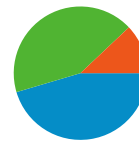

- Direct Traffic
  1,530.00 (45.41%)
- Referring Sites
  1,433.00 (42.53%)
- Search Engines
  406.00 (12.05%)

Top Traffic Sources

Sources	Visits	% visits
(direct) ((none))	1,530	45.41%
jerseyspartan.jrsy.org.uk	1,035	30.72%
google (organic)	342	10.15%
yahoo (organic)	44	1.31%
co104w.col104.mail.live.com	43	1.28%

Keywords	Visits	% visits
jersey spartan	102	25.12%
jersey spartans	91	22.41%
jersey spartan athletic club	19	4.68%
spartans jersey	13	3.20%
jerseyspartans.org	10	2.46%